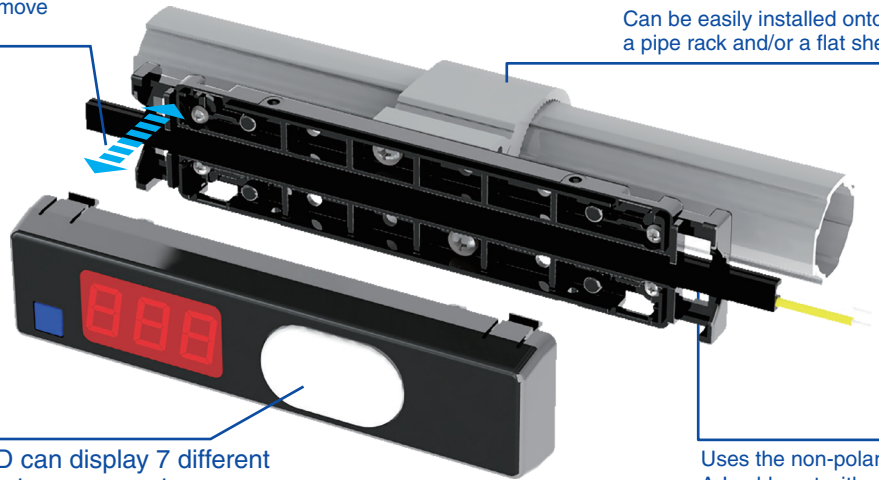

## Easy to move/change locations

Easy to put on or remove without using a tool

Can be easily installed onto a pipe rack and/or a flat shelf

The module's LED can display 7 different colors, enabling various expressions

Uses the non-polar A-I cable, not with a duct

Specification

- light module case color: Black
- Confirm button color: Milky white
- LED color: a full color (red, green, blue, white, pale blue, purple and yellow)
- a number display LED color: red (height 14.2mm) With the buzzer
- With the Fn key
- Installed onto a flat shelf using a base of
- light module with screws
- Installed onto a pipe rack using the special metal fitting with screws
- Dimensions (mm)  
AW2009 107mm×35mm×24.5mm  
AW2038 152mm×35mm×24.5mm excluding protrusion